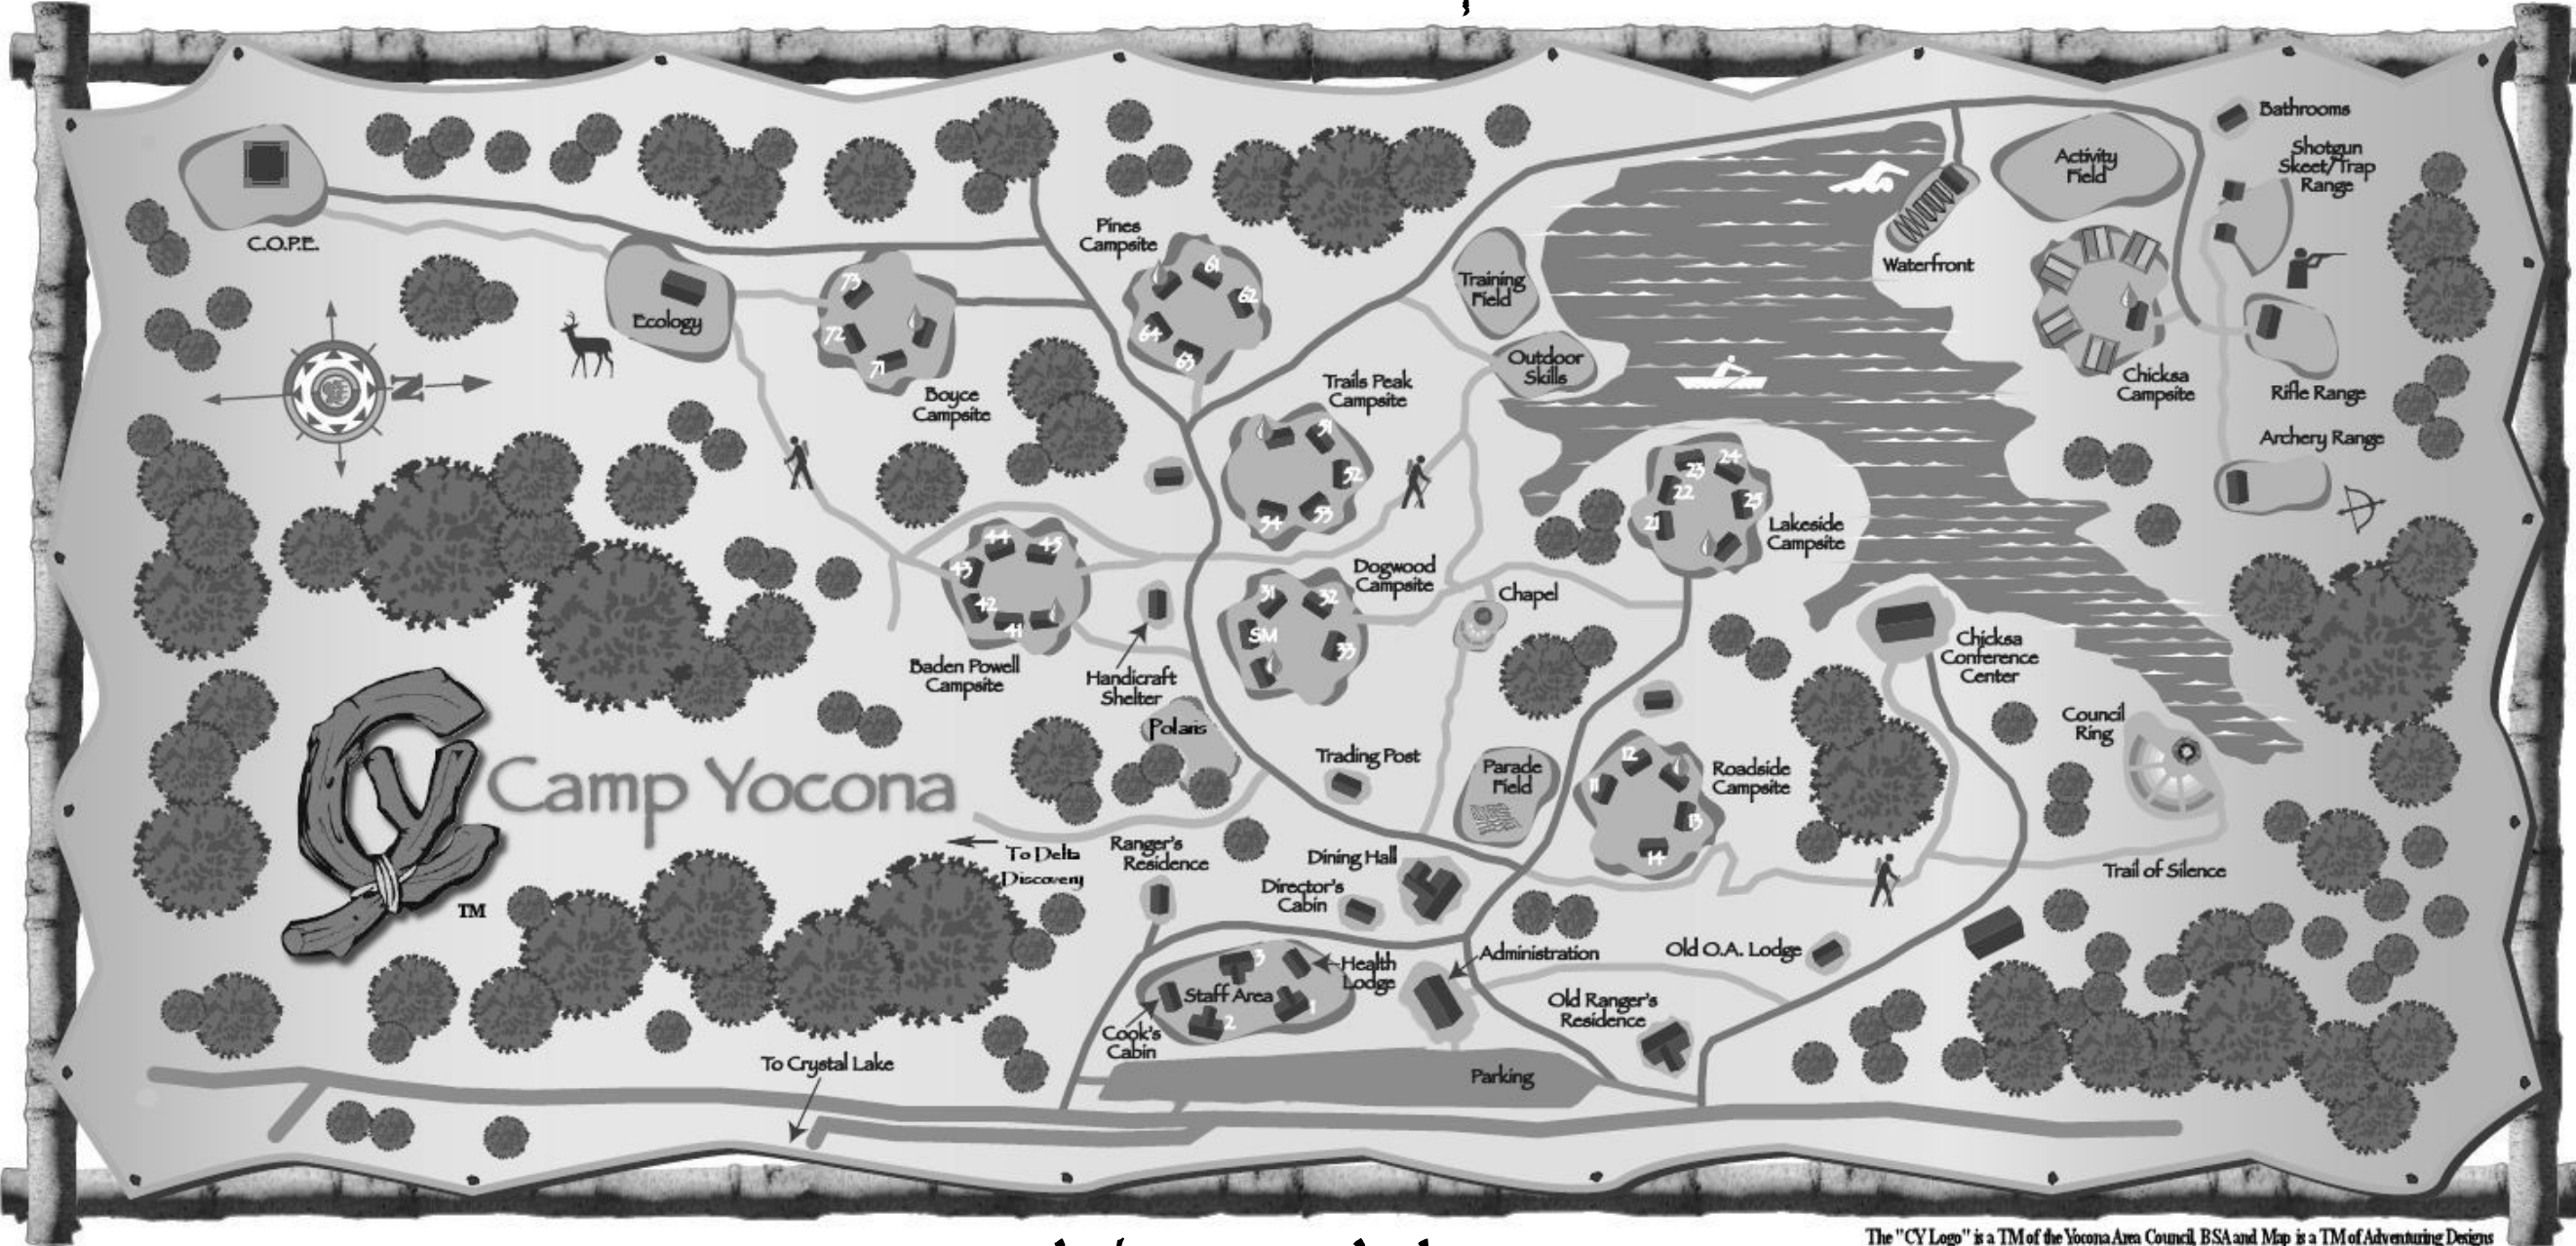

Welcome to Camp Yocona

The "CY Logo" is a TM of the Yocona Area Council, BSA and Map is a TM of Adventuring Designs

Visitor Map